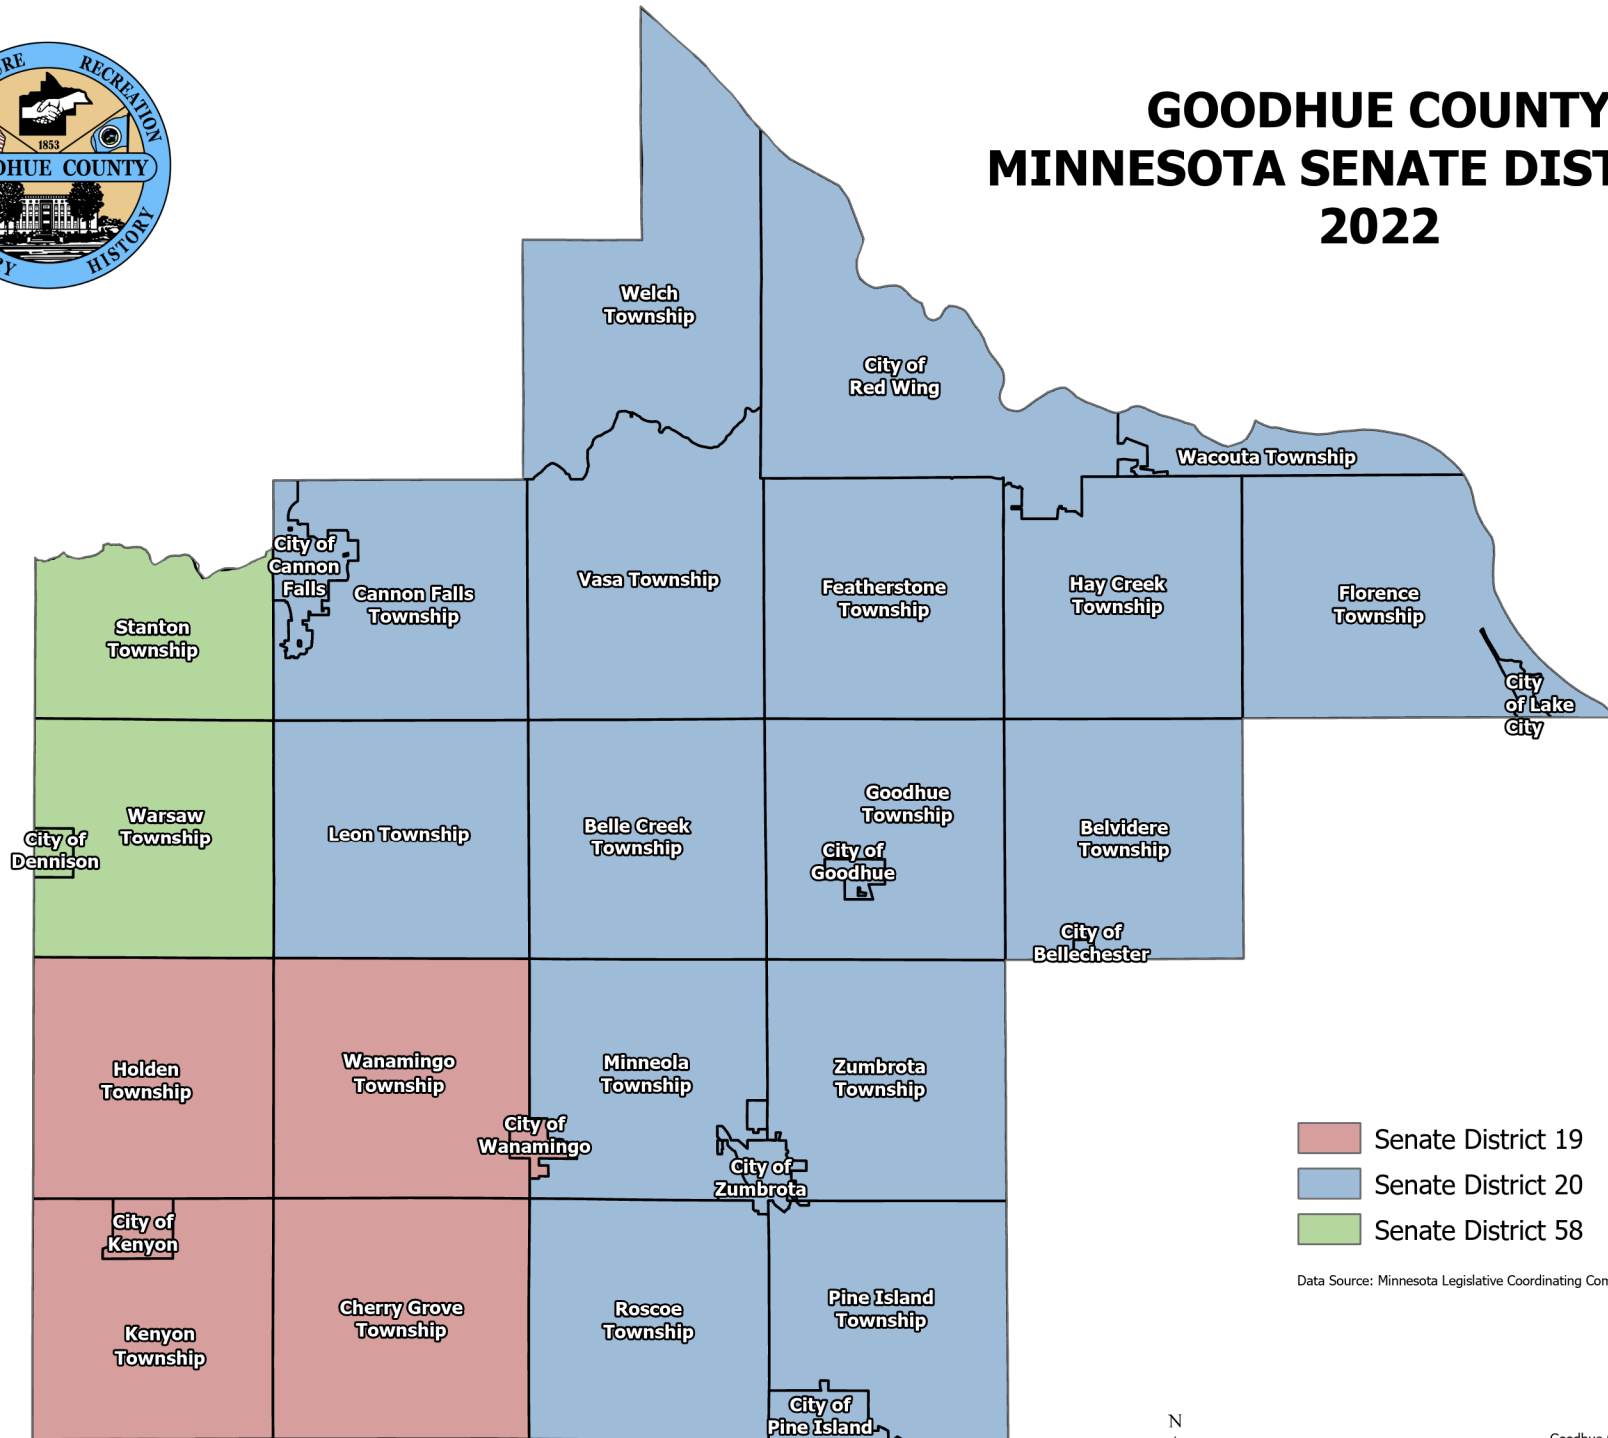

GOODHUE COUNTY MINNESOTA SENATE DISTRICTS 2022

- Senate District 19
- Senate District 20
- Senate District 58

Data Source: Minnesota Legislative Coordinating Commission GIS

DATA DISCLAIMER:
Goodhue County assumes NO liability for the accuracy or completeness of this map OR responsibility for any associated direct, indirect, or consequential damages that may result from its use or misuse. Goodhue County Copyright 2022