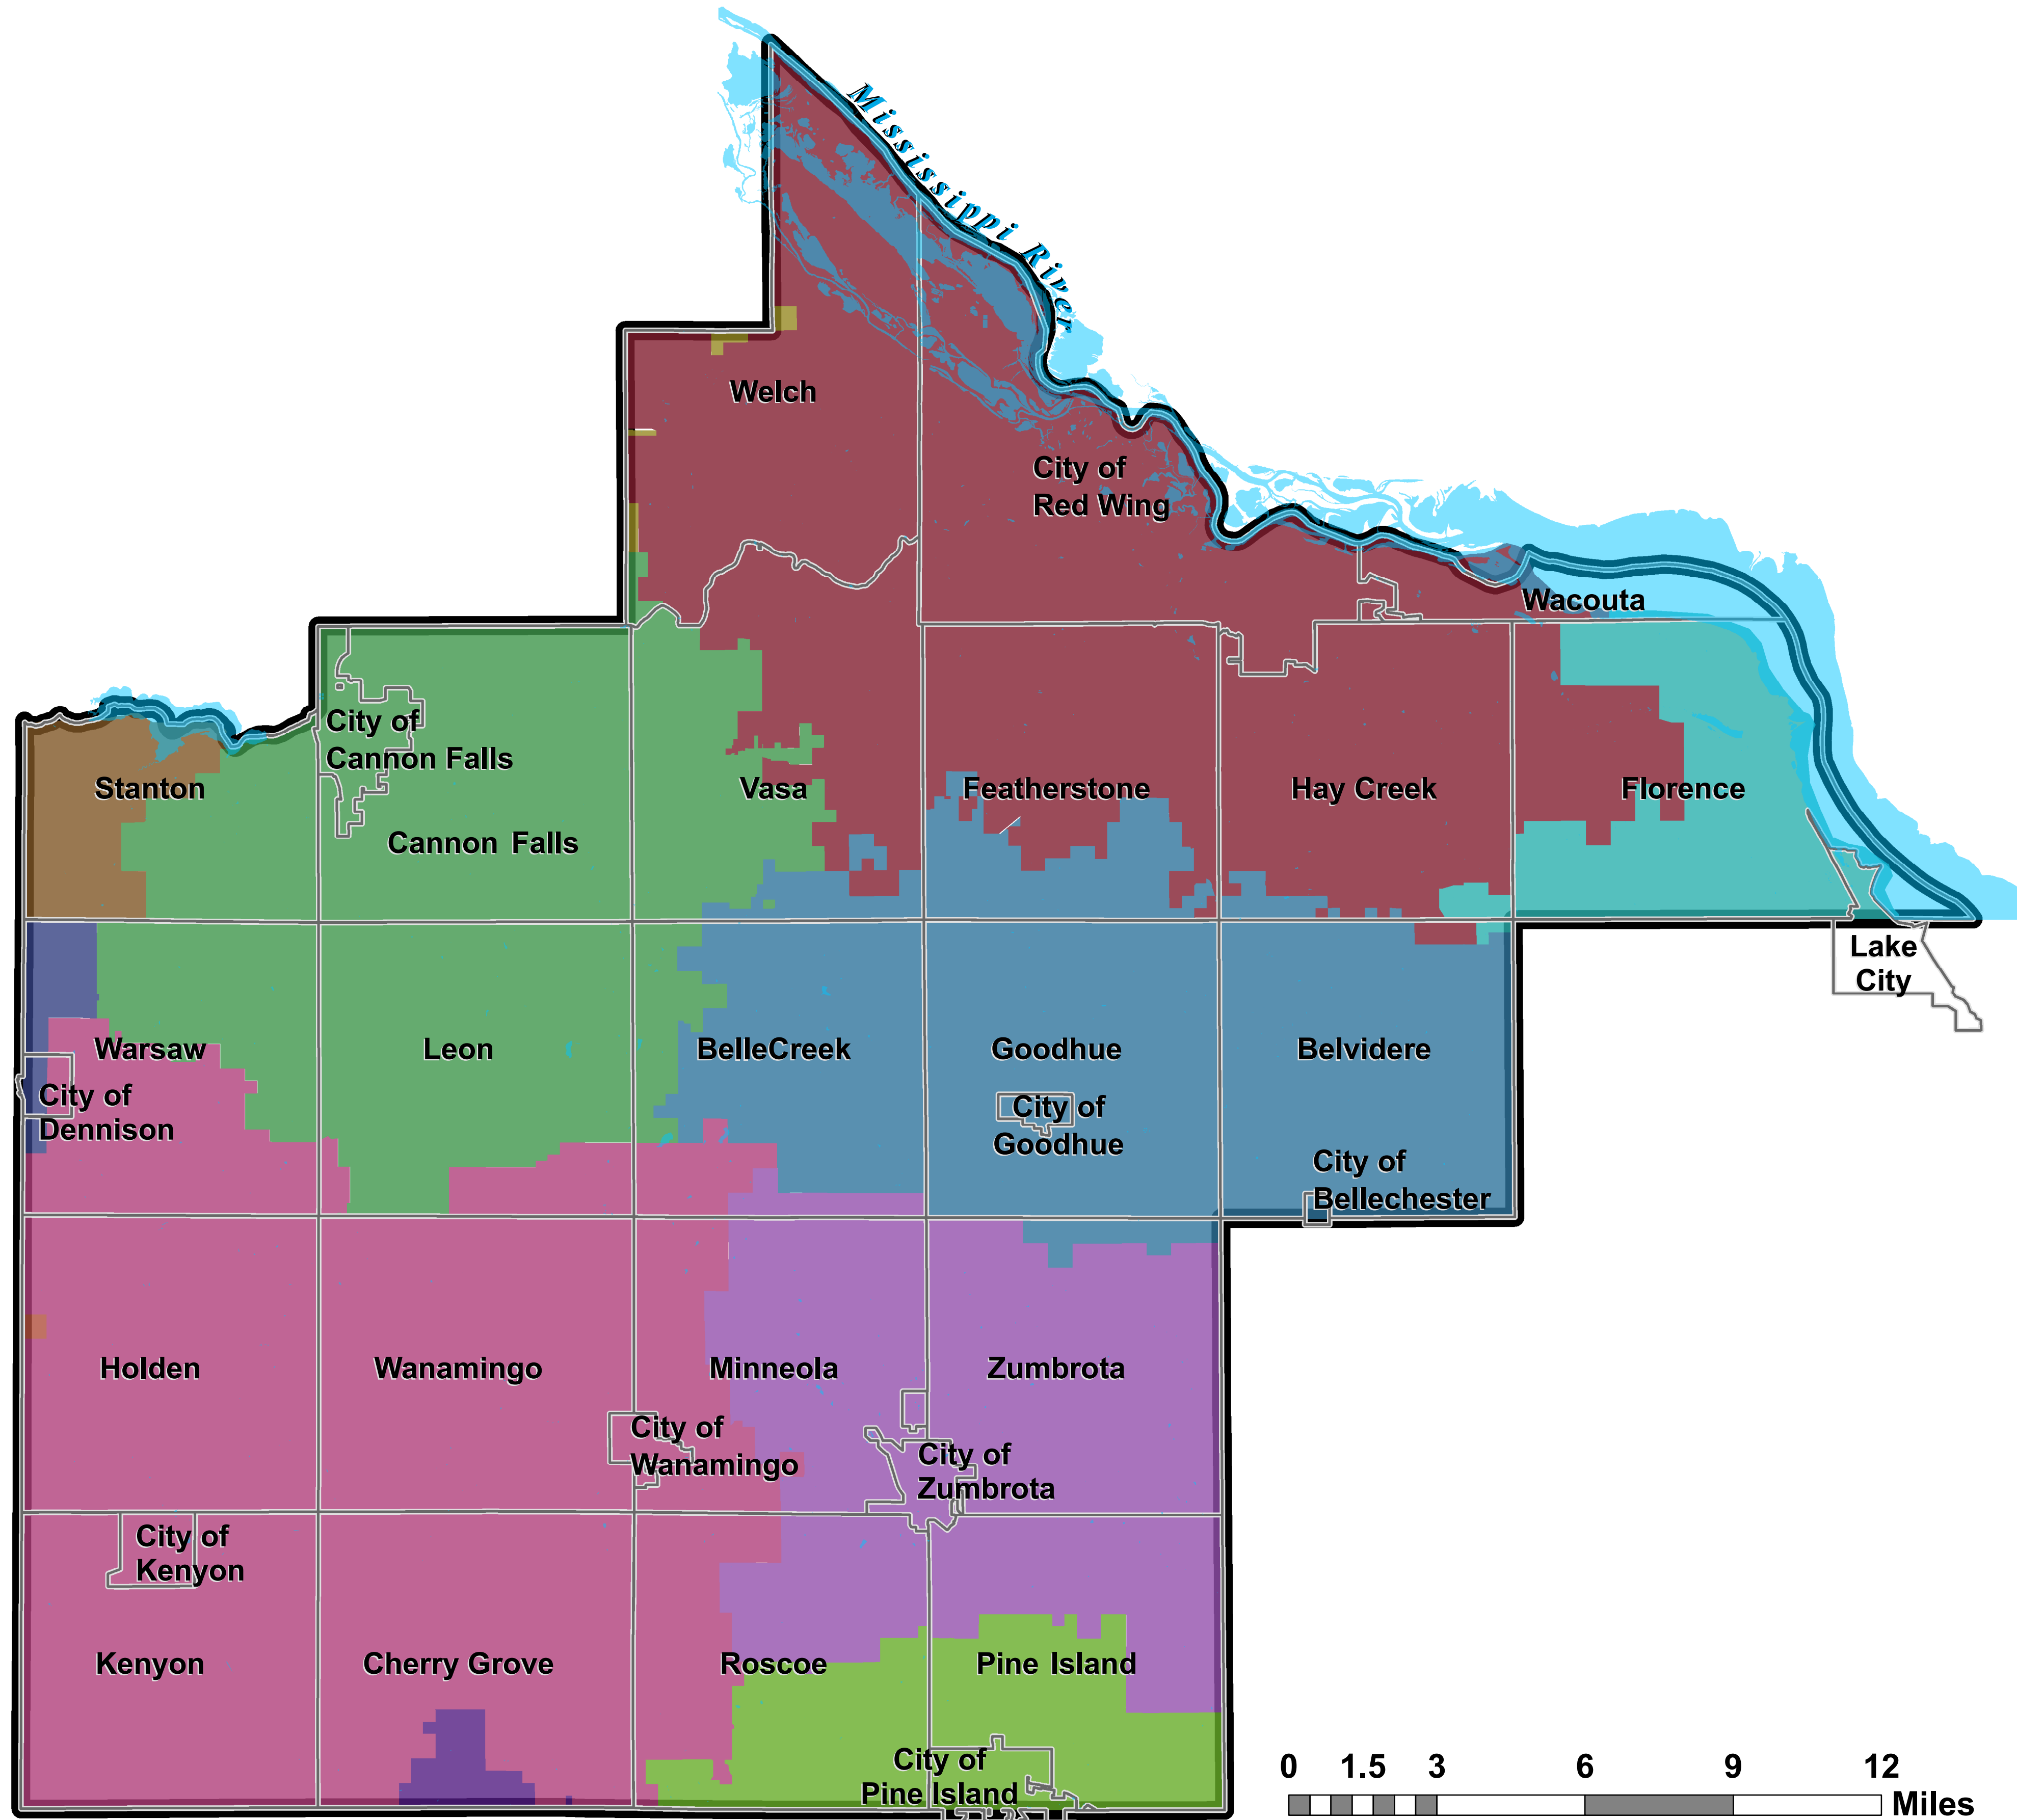

LOCAL JURISDICTIONS IN GOODHUE COUNTY

SCHOOL DISTRICTS

- CANNON FALLS SCHOOL DISTRICT
- CHERRY GROVE SCHOOL DISTRICT
- FARIBAULT SCHOOL DISTRICT
- GOODHUE SCHOOL DISTRICT
- HASTINGS SCHOOL DISTRICT
- KENYON/WANAMINGO SCHOOL DISTRICT
- LAKE CITY SCHOOL DISTRICT
- NORTHFIELD SCHOOL DISTRICT
- PINE ISLAND SCHOOL DISTRICT
- RANDOLPH SCHOOL DISTRICT
- RED WING SCHOOL DISTRICT
- ZUMBROTA SCHOOL DISTRICT
- LAKES & RIVERS
- MUNICIPAL BOUNDARIES

DATA DISCLAIMER: Goodhue County assumes NO liability for the accuracy or completeness of this map OR responsibility for any associated, direct, indirect, or consequential damages that may result from its use or misuse.