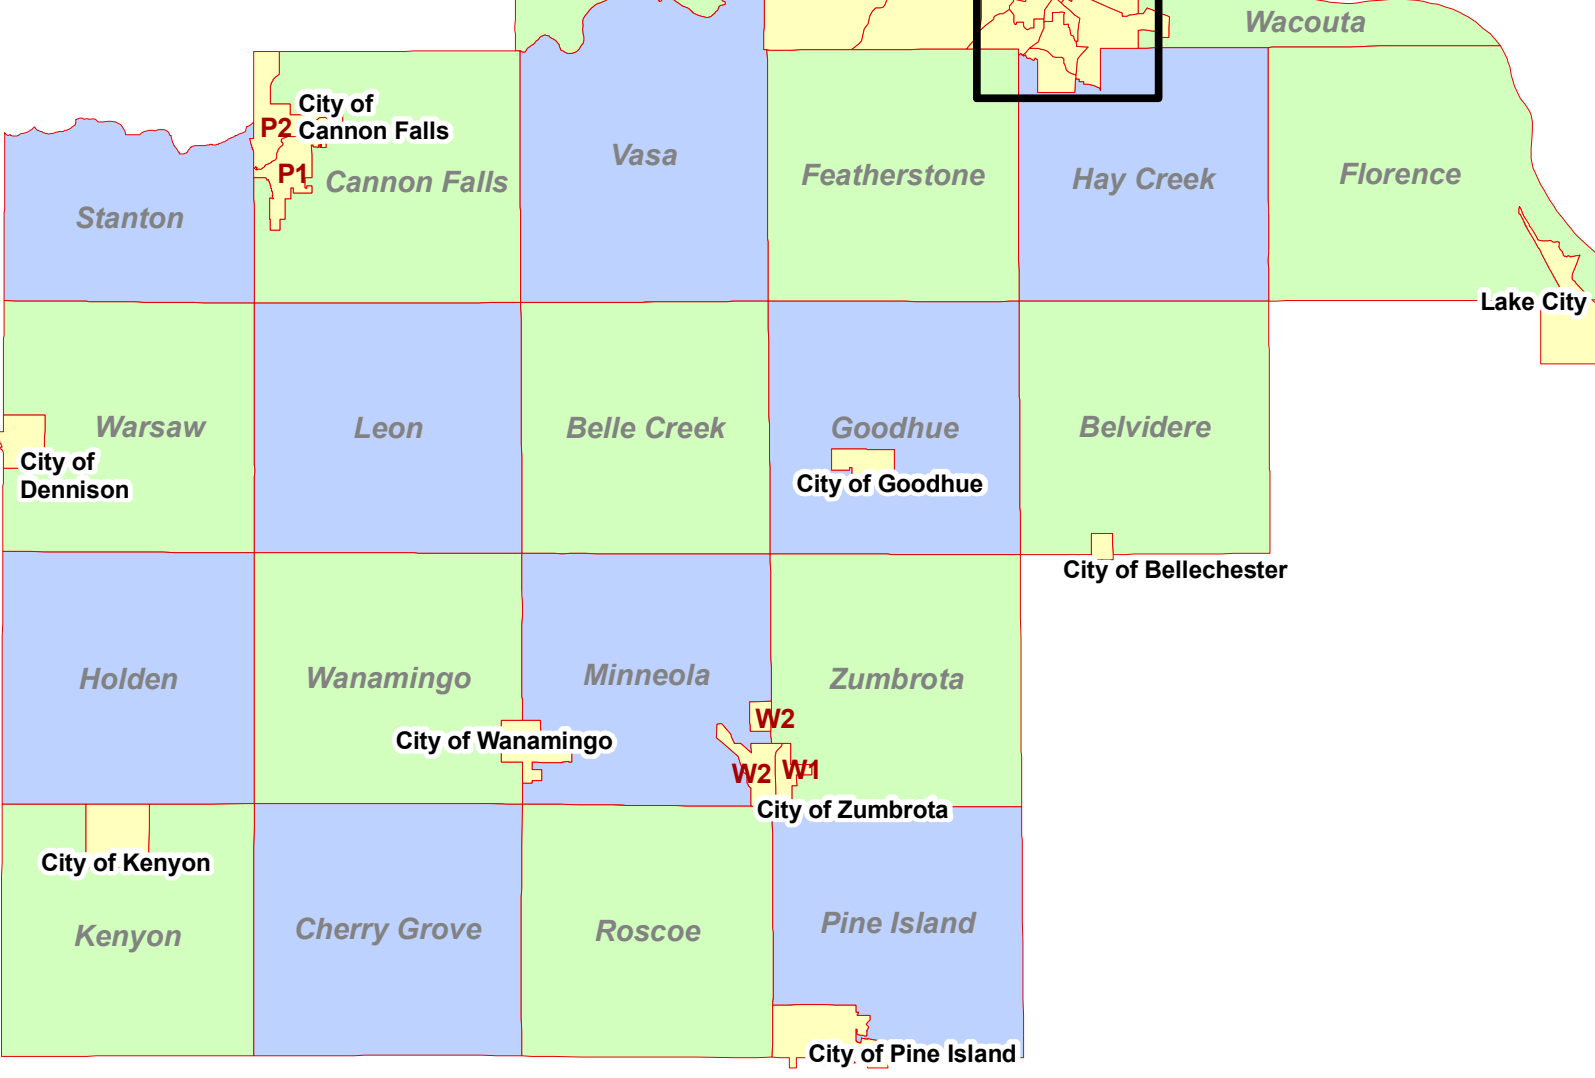

Goodhue County Voting Districts

Legend

- = Wards & Precincts
- ABCD** = Wards/Precincts Names
- ABCD** = City Names
- ABCD* = Township Names

This map was created by the Goodhue County GIS Department.

DATA DISCLAIMER: Goodhue County assumes NO liability for the accuracy or completeness of this map OR responsibility for any associated, direct, indirect, or consequential damages that may result from its use or misuse.

Goodhue County Copyright 2008