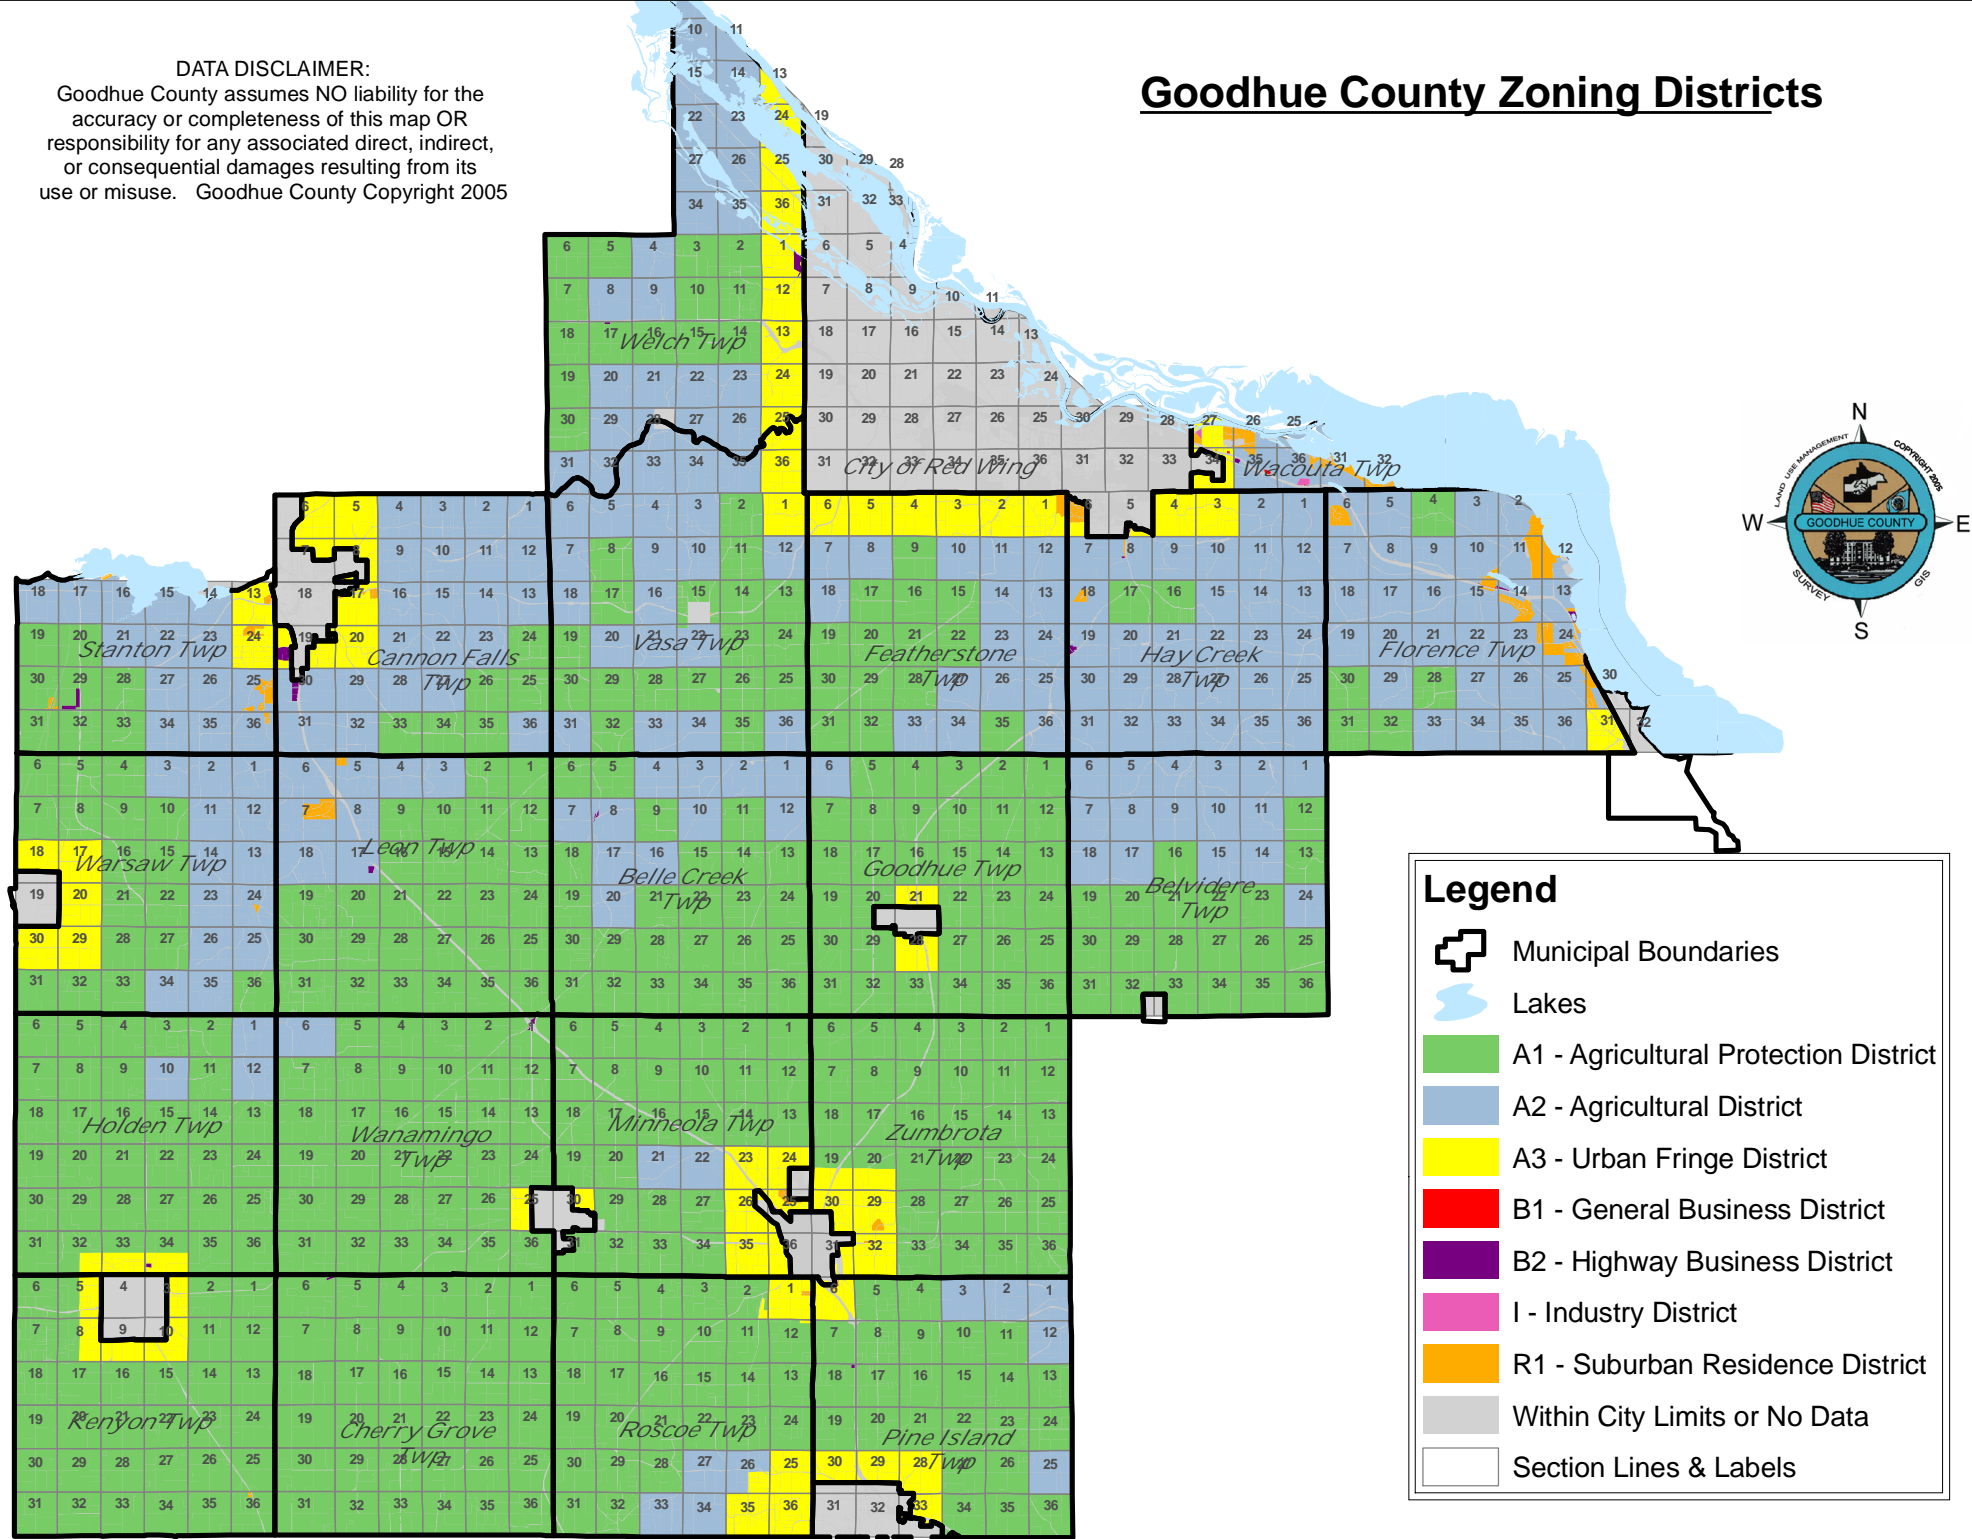

DATA DISCLAIMER:
 Goodhue County assumes NO liability for the accuracy or completeness of this map OR responsibility for any associated direct, indirect, or consequential damages resulting from its use or misuse. Goodhue County Copyright 2005

Goodhue County Zoning Districts

Legend

- Municipal Boundaries
- Lakes
- A1 - Agricultural Protection District
- A2 - Agricultural District
- A3 - Urban Fringe District
- B1 - General Business District
- B2 - Highway Business District
- I - Industry District
- R1 - Suburban Residence District
- Within City Limits or No Data
- Section Lines & Labels