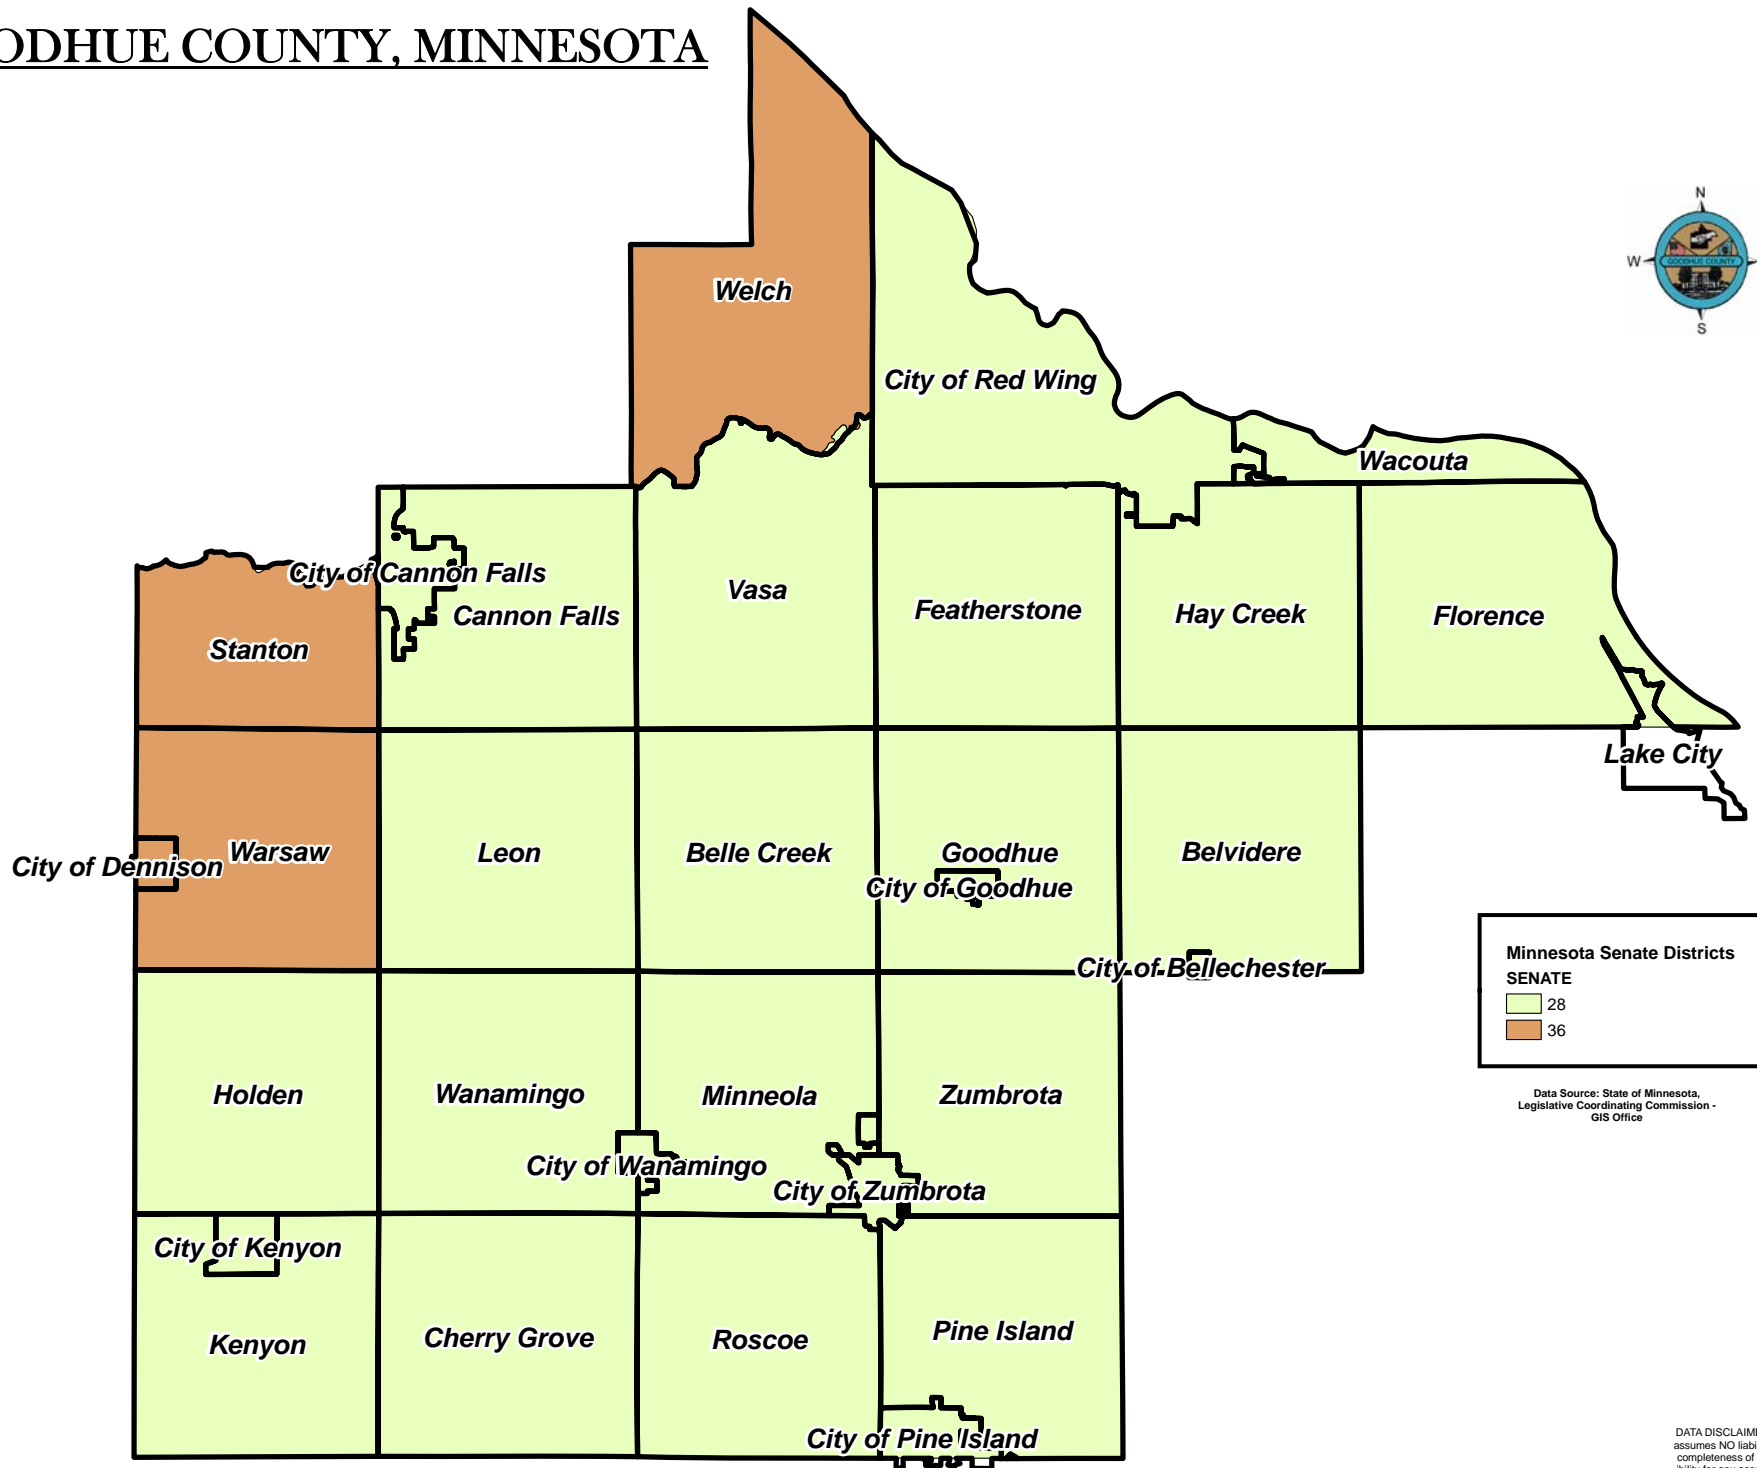

GOODHUE COUNTY, MINNESOTA

Minnesota Senate Districts
SENATE

- 28
- 36