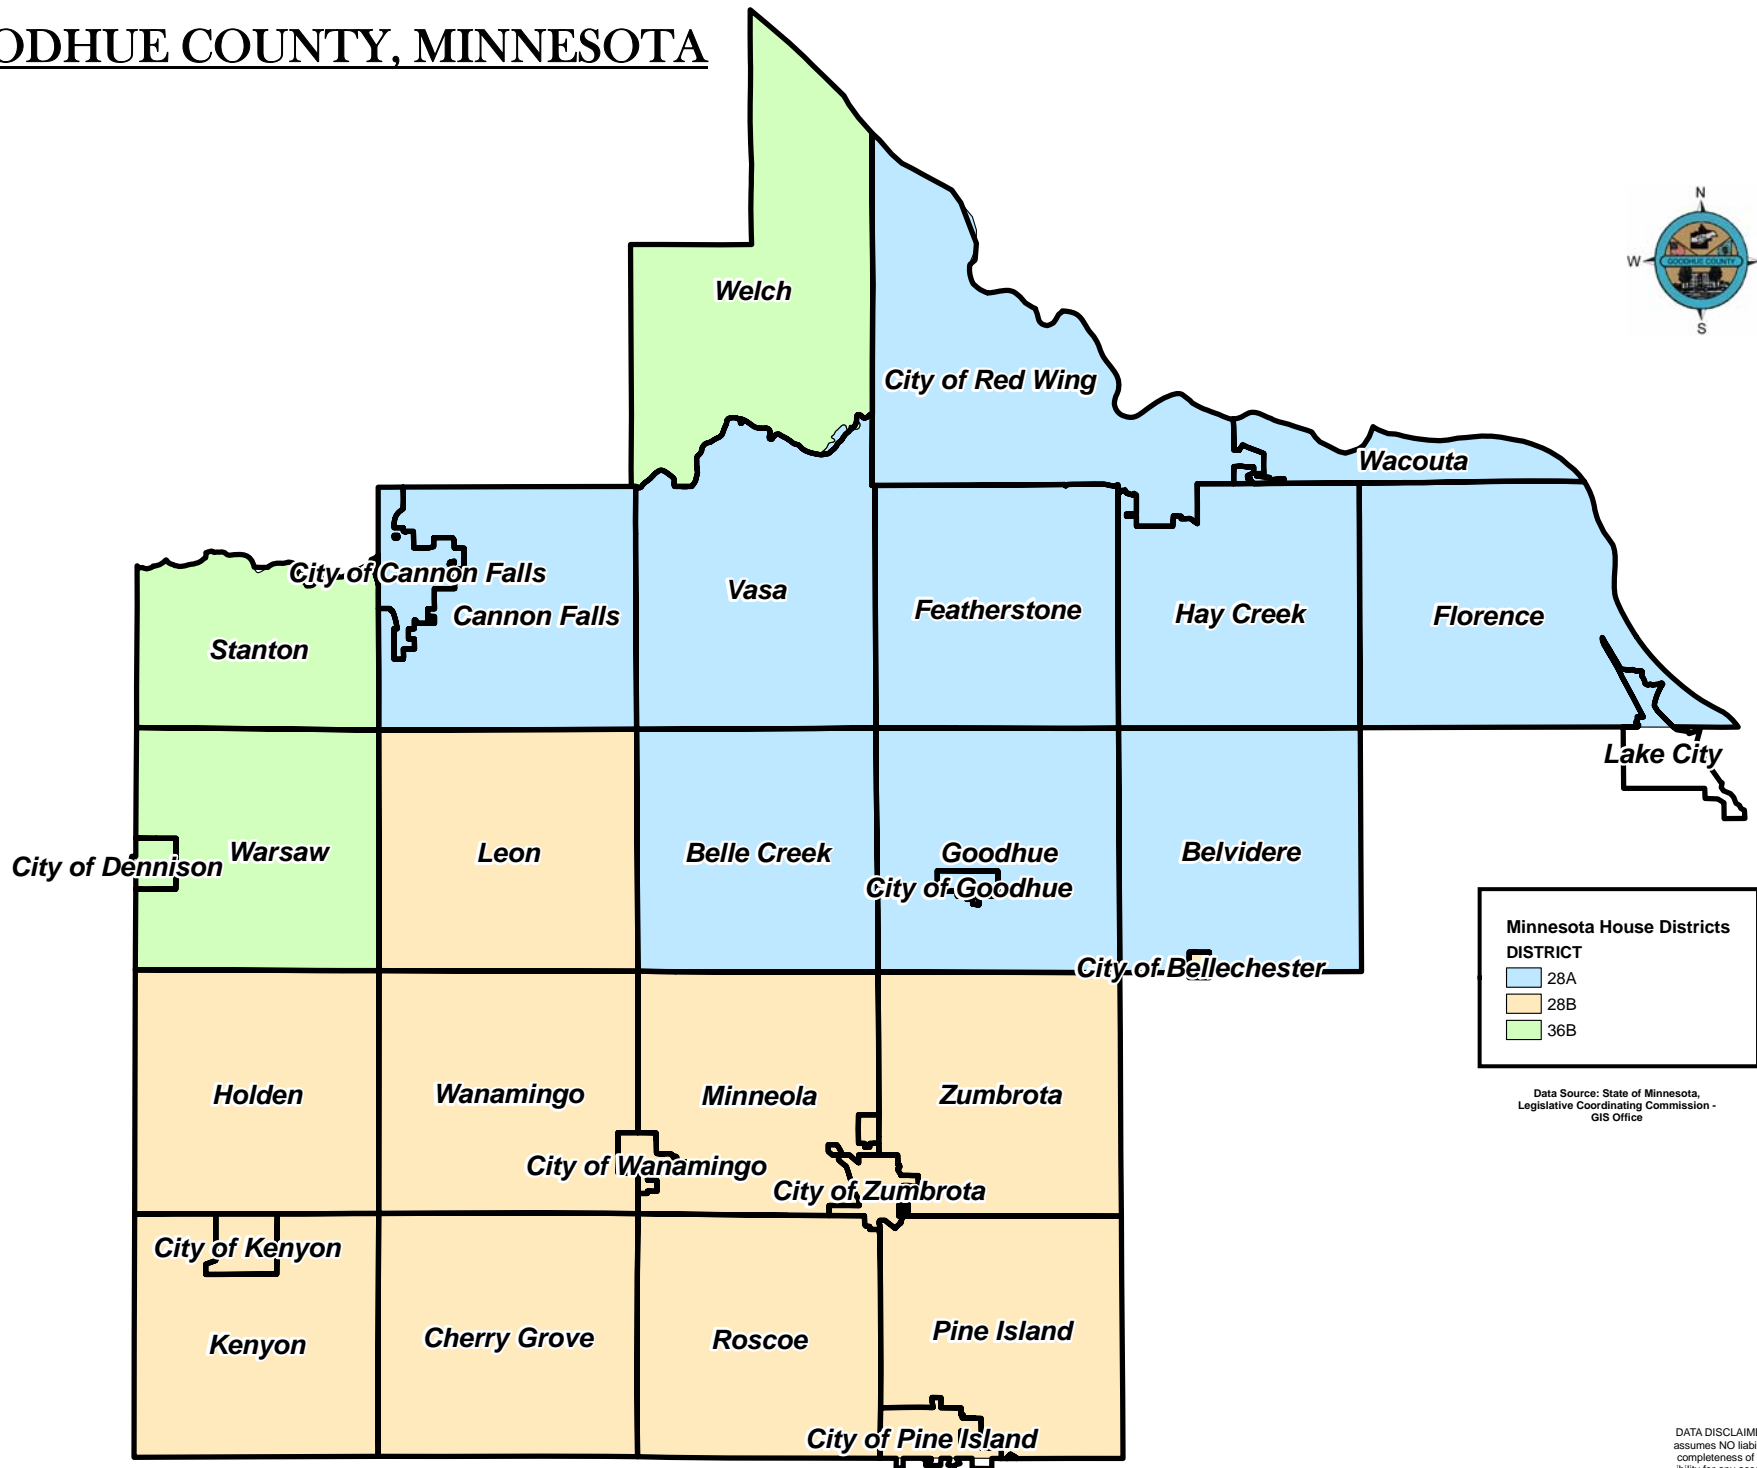

GOODHUE COUNTY, MINNESOTA

Minnesota House Districts

DISTRICT

- 28A
- 28B
- 36B